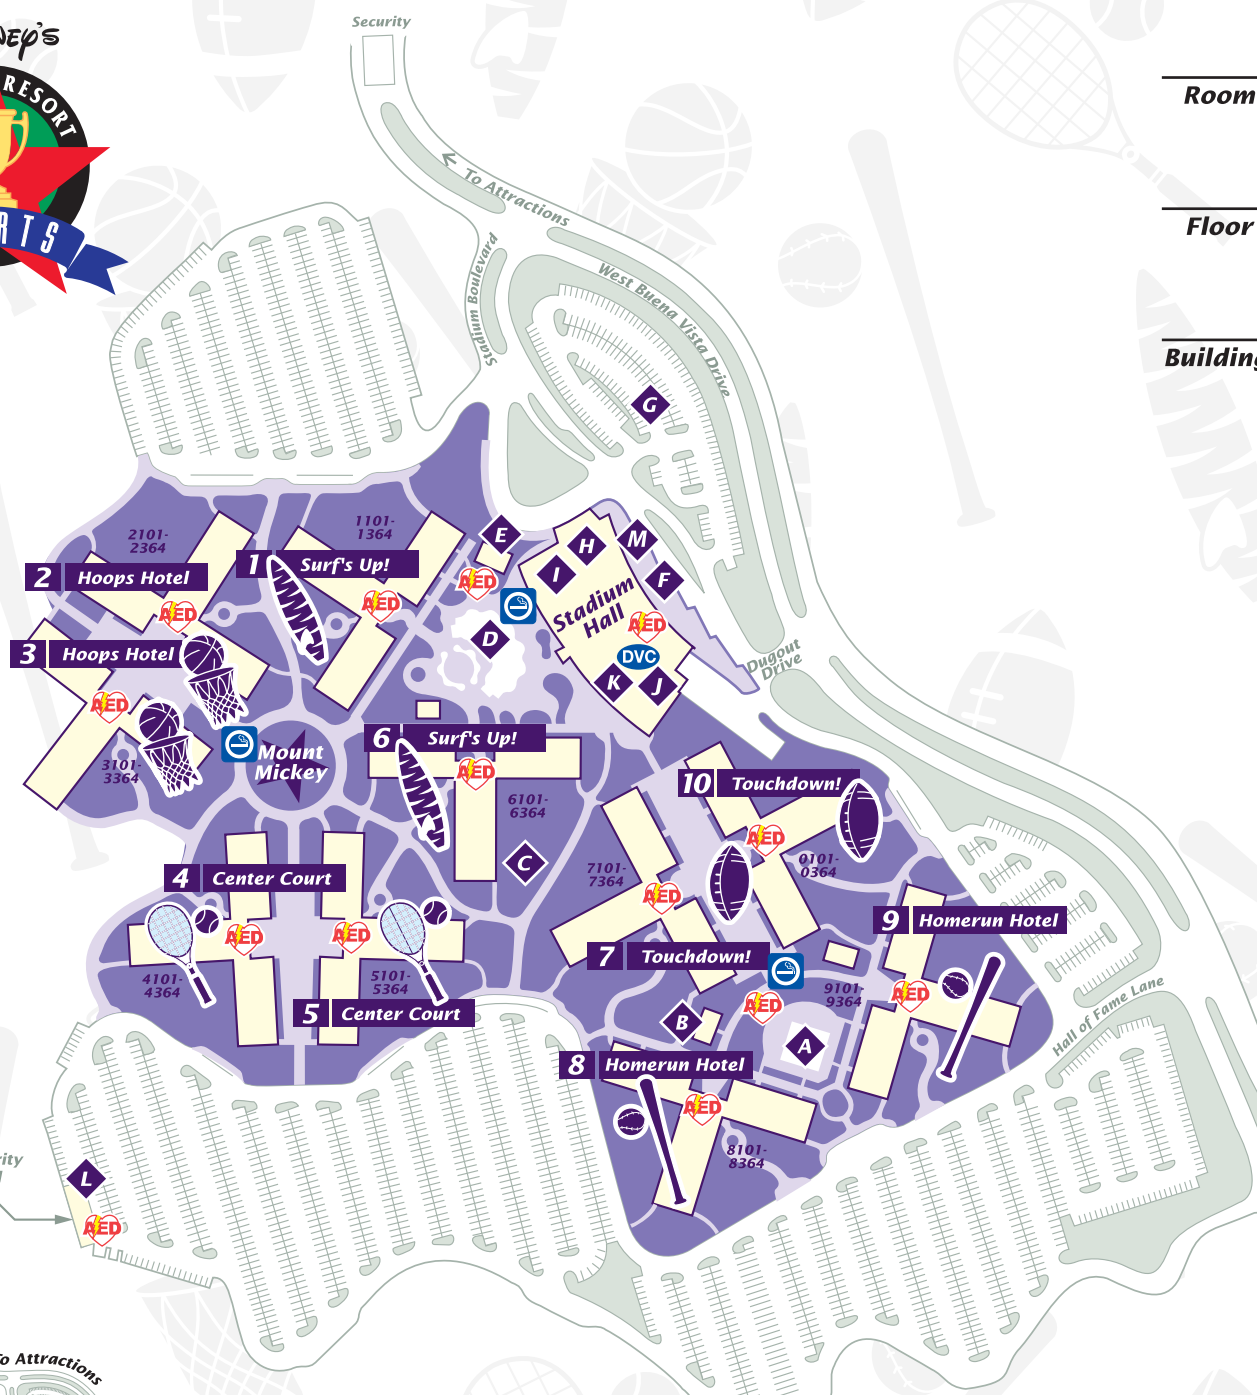

Room Number

Floor Number

Building Number

Osceola Pkwy.
Security
← To Attractions

- A** Grand Slam Pool
- B** Guest Laundry and Restrooms
- C** Playground
- D** Surfboard Bay and Kiddie Pool
- E** Guest Laundry and Restrooms
- F** Walt Disney World Transportation Bus Stop
- G** Check-in Parking
- H** Check-in and Concierge
- I** Game Point Arcade
- J** Sport Goofy Gifts and Sundries
- K** End Zone Food Court
- L** Celebrity Hall
- M** Disney's Magical Express Bus Stop
- DVC** Disney Vacation Club Information Center
- AED** Automated External Defibrillators
- Designated Smoking Location