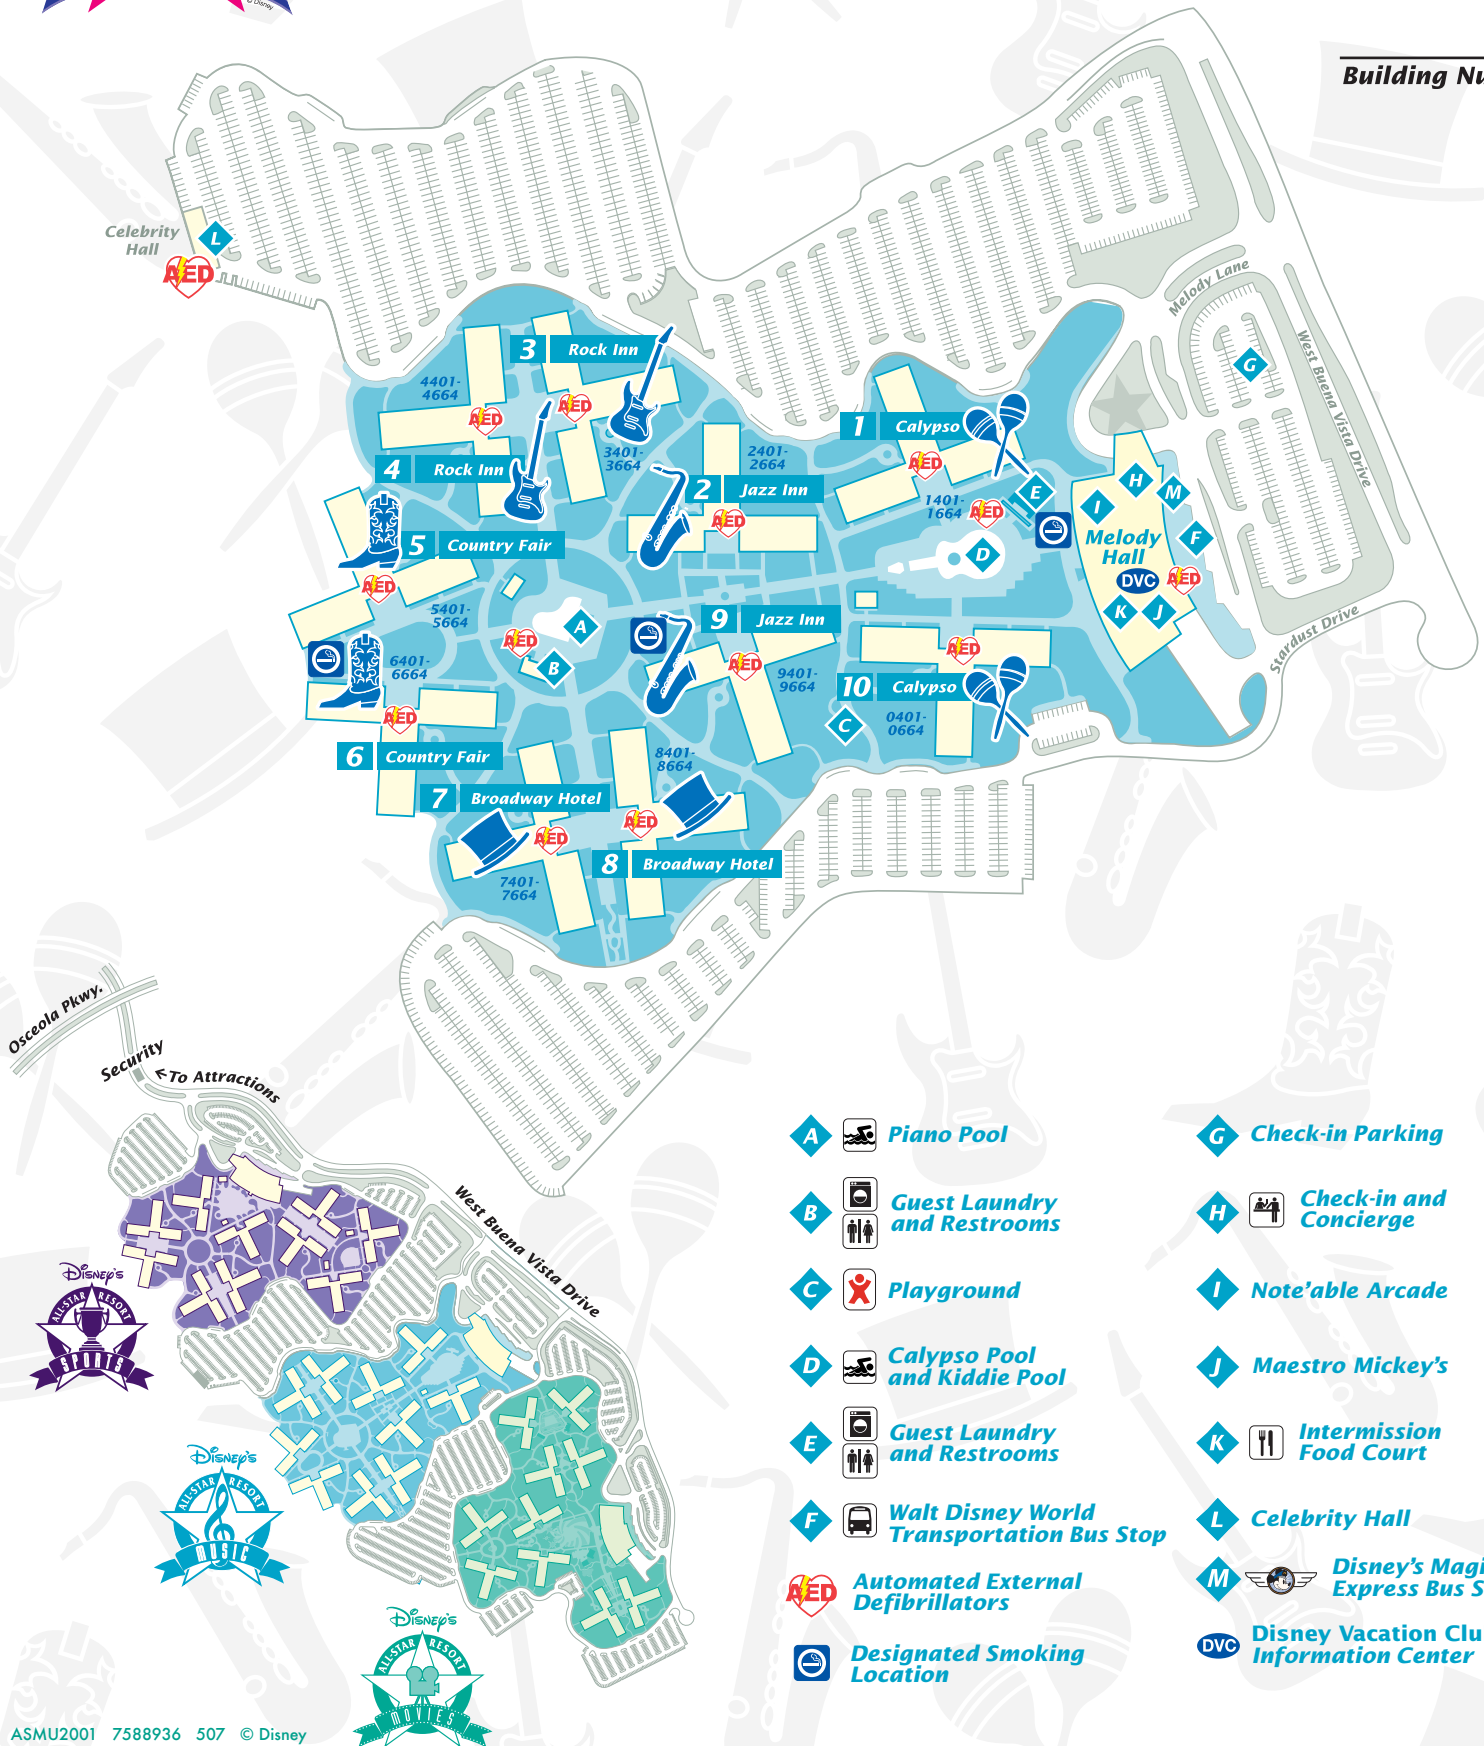

**Room Number**

**Floor Number**

**Building Number**

- A** Piano Pool
- B** Guest Laundry and Restrooms
- C** Playground
- D** Calypso Pool and Kiddie Pool
- E** Guest Laundry and Restrooms
- F** Walt Disney World Transportation Bus Stop
- AED** Automated External Defibrillators
- Designated Smoking Location
- G** Check-in Parking
- H** Check-in and Concierge
- I** Note'able Arcade
- J** Maestro Mickey's
- K** Intermission Food Court
- L** Celebrity Hall
- M** Disney's Magical Express Bus Stop
- DVC** Disney Vacation Club Information Center