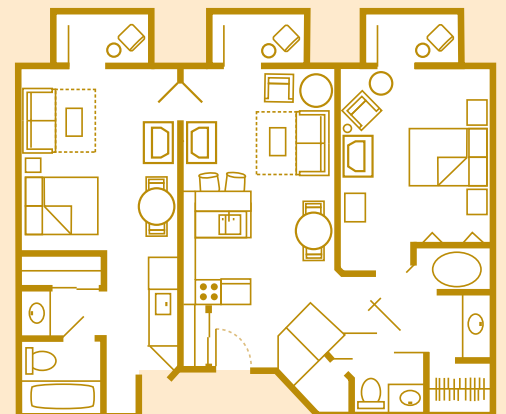

Typical 1-Bedroom Villa: 727 Sq. Ft.

Typical 2-Bedroom Villa: 1,080 Sq. Ft.