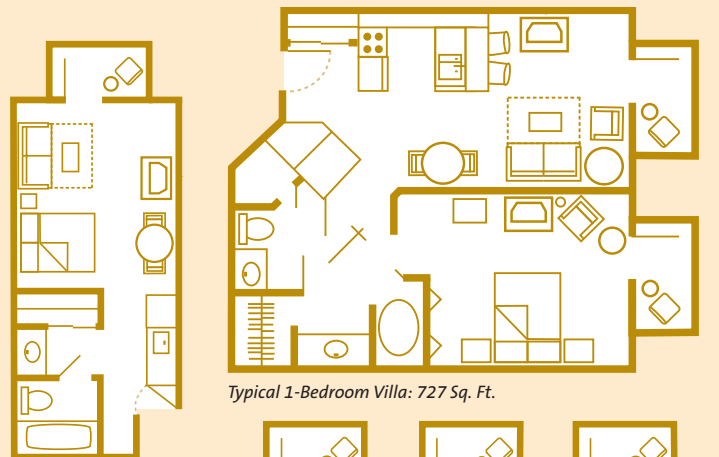

Typical Deluxe Studio:
356 Sq. Ft.